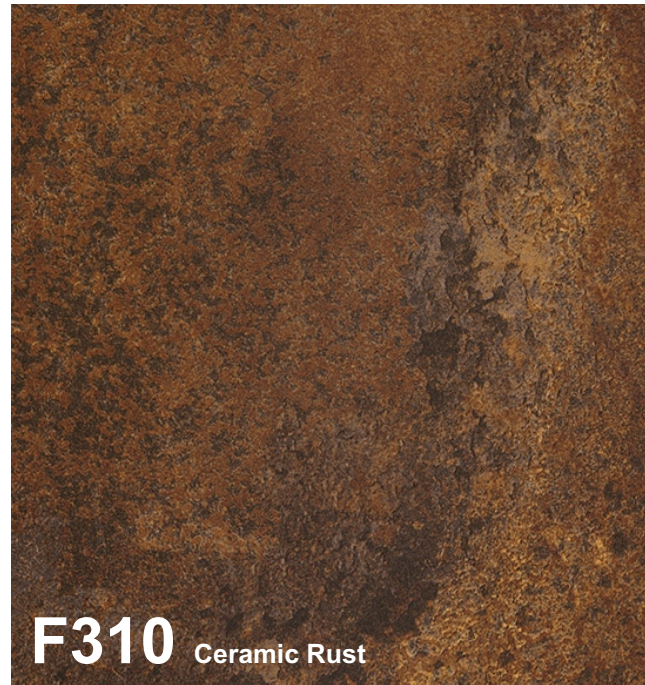

## Feelwood Synchronized

Touch of Nature

**H1180** Natural Halifax Oak

**H1181** Tobacco Halifax Oak

**H1182** Cognac Halifax Oak

**H3760** White Cape Elm

**H3766** Dark Brown Cape Elm

**H1212** Tossini Elm