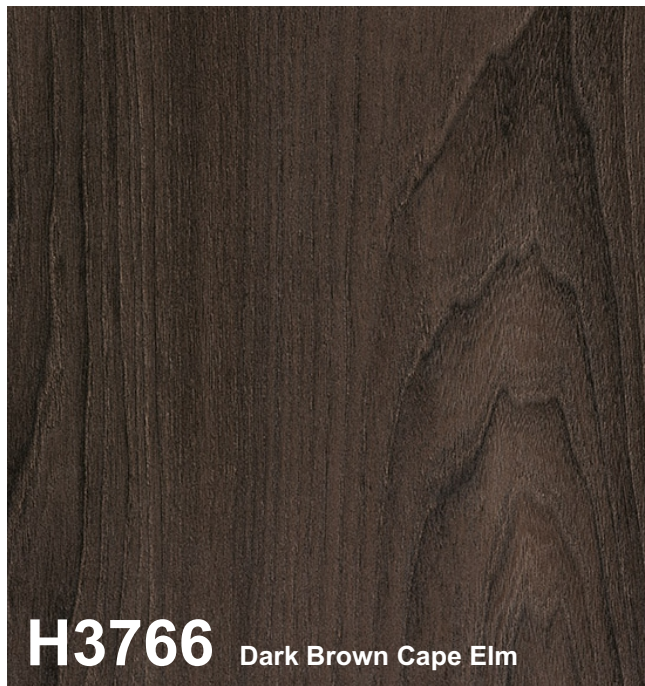

## Feelwood Synchronized

Touch of Nature

**H1180** Natural Halifax Oak

**H1181** Tobacco Halifax Oak

**H1182** Cognac Halifax Oak

**H3760** White Cape Elm

**H3766** Dark Brown Cape Elm

**H1212** Tossini Elm